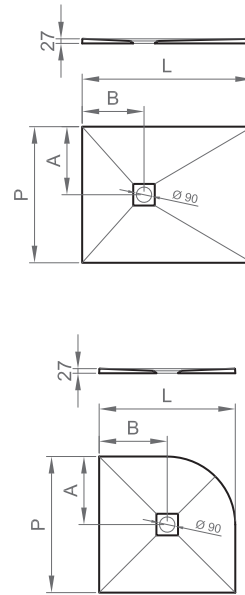

COLLEZIONE / COLLECTION

Stone

IMMAGINE PRODOTTO / PRODUCT IMAGE

DISEGNO TECNICO / TECHNICAL DRAWING

DESCRIZIONE / DESCRIPTION

Tipologia di prodotto / Product type

Piatto doccia rettangolare, quadrato o semicircolare. Può essere tagliato. / Rectangular, square or semicircular shower tray. It can be cut.

ARTICOLO / ITEM

CODICE / CODE	PxL	POSIZIONE SCARICO (A) - (B) DRAIN POSITION (A) - (B)	PESO / WEIGHT (kg)
BPMAR_STON7070	700x700 mm	350mm - 350 mm	23
BPMAR_STON8080	800x800mm	400mm - 400mm	30
BPMAR_STON9090	900x900mm	450mm - 450mm	39
BPMAR_STON1010	1000x1000mm	500mm - 500mm	48
BRMAR_STON7090	700x900mm	350mm - 350mm	30
BPMAR_STON7010	700x1000mm	350mm - 350mm	33
BPMAR_STON7011	700x1100mm	350mm - 450mm	37
BPMAR_STON7012	700x1200mm	350mm - 450mm	40
BPMAR_STON7013	700x1300mm	350mm - 450mm	44
BPMAR_STON7014	700x1400mm	350mm - 450mm	47
BPMAR_STON7015	700x1500mm	350mm - 450mm	51
BPMAR_STON7016	700x1600mm	350mm - 550mm	54
BPMAR_STON7017	700x1700mm	350mm - 550mm	57
BPMAR_STON7018	700x1800mm	350mm - 550mm	61
BPMAR_STON8010	800x1000mm	400mm - 350mm	38
BPMAR_STON8011	800x1100mm	400mm - 450mm	43
BPMAR_STON8012	800x1200mm	400mm - 450mm	47

ARTICOLO / ITEM

CODICE / CODE	PxL	POSIZIONE SCARICO (A)-(B) DRAIN POSITION (A)-(B)	PESO / WEIGHT (kg)
BPMAR_STON8013	800x1300mm	400mm - 450mm	50
BPMAR_STON8014	800x1400mm	400mm - 450mm	54
BPMAR_STON8015	800x1500mm	400mm - 450mm	58
BPMAR_STON8016	800x1600mm	400mm - 550mm	62
BPMAR_STON8017	800x1700mm	400mm - 550mm	66
BRMAR_STON8018	800x1800mm	400mm - 550mm	70
BPMAR_STON9010	900x1000mm	450mm - 350mm	43
BPMAR_STON9011	900x1100mm	450mm - 450mm	47
BPMAR_STON9012	900x1200mm	450mm - 450mm	52
BPMAR_STON9013	900x1300mm	450mm - 450mm	56
BPMAR_STON9014	900x1400mm	450mm - 450mm	61
BPMAR_STON9015	900x1500mm	450mm - 450mm	65
BPMAR_STON9016	900x1600mm	450mm - 550mm	70
BPMAR_STON9017	900x1700mm	450mm - 550mm	74
BPMAR_STON9018	900x1800mm	450mm - 550mm	78
BPMAR_STOS8080*	800x800mm	400mm - 400mm	28
BPMAR_STOS9090*	900x900mm	450mm - 450mm	37