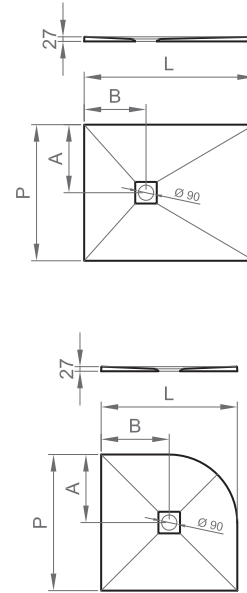

DISEGNO TECNICO / TECHNICAL DRAWING

DESCRIZIONE / DESCRIPTION

Tipologia di prodotto / Product type

Piatto doccia rettangolare, quadrato o semicircolare. Può essere tagliato. / Rectangular, square or semicircular shower tray. It can be cut.

NORMATIVA / LEGISLATION

EN 14527 (test di resistenza a sostanze chimiche e agenti macchianti, stabilità del fondo e aspetto della superficie / tests regarding resistance to chemicals and staining agents, bottom stability and surface appearance)

DIN 51097 (test di scivolamento / slip resistance test)

UNI 4543 (test di resistenza all'urto / impact resistance test)

INFORMAZIONI/ INFORMATION

Materiale / Material

Composito di marmo / Marble composite

Finitura / Finishing

O= Bianco effetto pietra / White stone effect

F= Grafite effetto pietra / Graphite stone effect

G= Grigio effetto pietra / Grey stone effect

K= Nero effetto pietra / Black stone effect

S= Sabbia effetto pietra / Sand stone effect

ARTICOLO / ITEM

CODICE / CODE	PxL	POSIZIONE SCARICO (A) - (B) DRAIN POSITION (A) - (B)	PESO / WEIGHT (kg)
BPMAR_STON7070	700x700 mm	350mm - 350 mm	23
BPMAR_STON8080	800x800mm	400mm - 400mm	30
BPMAR_STON9090	900x900mm	450mm - 450mm	39
BPMAR_STON1010	1000x1000mm	500mm - 500mm	48
BRMAR_STON7090	700x900mm	350mm - 350mm	30
BPMAR_STON7010	700x1000mm	350mm - 350mm	33
BPMAR_STON7011	700x1100mm	350mm - 450mm	37
BPMAR_STON7012	700x1200mm	350mm - 450mm	40
BPMAR_STON7013	700x1300mm	350mm - 450mm	44
BPMAR_STON7014	700x1400mm	350mm - 450mm	47
BPMAR_STON7015	700x1500mm	350mm - 450mm	51
BPMAR_STON7016	700x1600mm	350mm - 550mm	54
BPMAR_STON7017	700x1700mm	350mm - 550mm	57
BPMAR_STON7018	700x1800mm	350mm - 550mm	61
BPMAR_STON8010	800x1000mm	400mm - 350mm	38
BPMAR_STON8011	800x1100mm	400mm - 450mm	43
BPMAR_STON8012	800x1200mm	400mm - 450mm	47