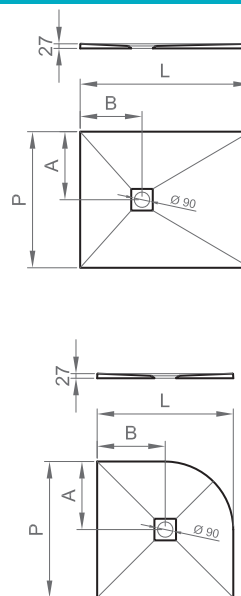

COLLEZIONE / COLLECTION

Stone

IMMAGINE PRODOTTO / PRODUCT IMAGE

DISEGNO TECNICO / TECHNICAL DRAWING

DESCRIZIONE / DESCRIPTION

Tipologia di prodotto / Product type

Piatto doccia rettangolare, quadrato o semicircolare. Può essere tagliato. / Rectangular, square or semicircular shower tray. It can be cut.

ARTICOLO / ITEM

CODICE / CODE	PxL	POSIZIONE SCARICO (A) - (B) DRAIN POSITION (A) - (B)	PESO / WEIGHT (kg)
BPMAR_STON7070	700x700 mm	350mm - 350 mm	23
BPMAR_STON8080	800x800mm	400mm - 400mm	30
BPMAR_STON9090	900x900mm	450mm - 450mm	39
BPMAR_STON1010	1000x1000mm	500mm - 500mm	48
BRMAR_STON7090	700x900mm	350mm - 350mm	30
BPMAR_STON7010	700x1000mm	350mm - 350mm	33
BPMAR_STON7011	700x1100mm	350mm - 450mm	37
BPMAR_STON7012	700x1200mm	350mm - 450mm	40
BPMAR_STON7013	700x1300mm	350mm - 450mm	44
BPMAR_STON7014	700x1400mm	350mm - 450mm	47
BPMAR_STON7015	700x1500mm	350mm - 450mm	51
BPMAR_STON7016	700x1600mm	350mm - 550mm	54
BPMAR_STON7017	700x1700mm	350mm - 550mm	57
BPMAR_STON7018	700x1800mm	350mm - 550mm	61
BPMAR_STON8010	800x1000mm	400mm - 350mm	38
BPMAR_STON8011	800x1100mm	400mm - 450mm	43
BPMAR_STON8012	800x1200mm	400mm - 450mm	47

ARTICOLO / ITEM

CODICE / CODE	PxL	POSIZIONE SCARICO (A)-(B) DRAIN POSITION (A)-(B)	PESO / WEIGHT (kg)
BPMAR_STON8013	800x1300mm	400mm - 450mm	50
BPMAR_STON8014	800x1400mm	400mm - 450mm	54
BPMAR_STON8015	800x1500mm	400mm - 450mm	58
BPMAR_STON8016	800x1600mm	400mm - 550mm	62
BPMAR_STON8017	800x1700mm	400mm - 550mm	66
BRMAR_STON8018	800x1800mm	400mm - 550mm	70
BPMAR_STON9010	900x1000mm	450mm - 350mm	43
BPMAR_STON9011	900x1100mm	450mm - 450mm	47
BPMAR_STON9012	900x1200mm	450mm - 450mm	52
BPMAR_STON9013	900x1300mm	450mm - 450mm	56
BPMAR_STON9014	900x1400mm	450mm - 450mm	61
BPMAR_STON9015	900x1500mm	450mm - 450mm	65
BPMAR_STON9016	900x1600mm	450mm - 550mm	70
BPMAR_STON9017	900x1700mm	450mm - 550mm	74
BPMAR_STON9018	900x1800mm	450mm - 550mm	78
BPMAR_STOS8080*	800x800mm	400mm - 400mm	28
BPMAR_STOS9090*	900x900mm	450mm - 450mm	37